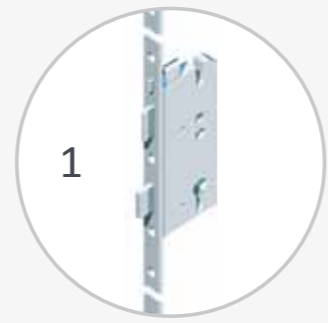

- ① Мартина с триточково заключване и вградена брава WINKHAUS
- ② Подсилени панти и метални пантодържачи с планка, които се монтират към стената
- ②.1 Метални пантодържачи с планка
- ③ Централен насрещник с метална планка, която се монтира към стената
- ④ Допълнителни насрещници
- ⑤ Падащ праг
- ⑥ Патрон за секретна брава
- ⑦ Шпионка

ВХОДНА, АПАРТАМЕНТНА ВРАТА

- Триточково заключване
- Посилени панти и насрещници
- Дебелина на крилото-52 мм
- Пълнеж на крилото-ПДЧ

Входните врати Евростилл могат да бъдат изработени във всички покрития и цветове, които се предлагат и при интериорните врати.

- Декоративно фолио
- CPL
- Alkor
- Боя

- ① Three-point locking system and fitted lock WINKHAUS
- ② Reinforced hinges and metal hinge holder with plate that is mounted to the wall
- ②.1 Metal hinges holders with plate
- ③ Head strike with a metal plate that is mounted to the wall
- ④ Additional Strikes
- ⑤ Drop bottom gasket
- ⑥ Cylinder for safety lock
- ⑦ Peephole of entrance door

ENTRANCE, APARTMENT DOOR

- Three-point locking
- Reinforced hinges and Strikes
- Thickness of the door leaf-52 mm
- Filling the door leaf-chipboard

The entrance doors Eurostill could be manufactured in all coverings and colors like interior doors.

- Decorative foil
- CPL
- ALKOR
- Боя